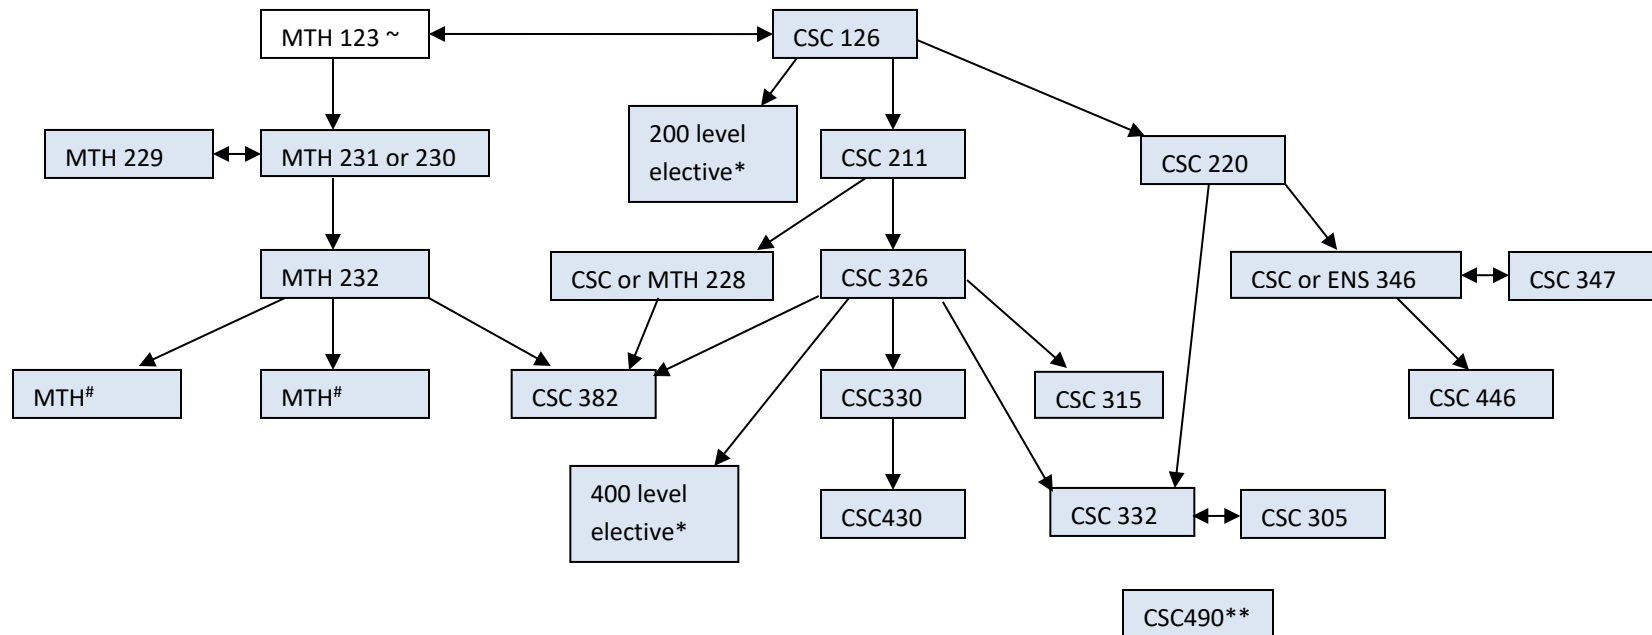

CSC Prerequisite Flowchart

Applies to 2018-19 major catalog

~ depending on your grade in MTH 123, you may take MTH 130 next, or MTH 230 in place of MTH 231.

* 8-10 CSC elective credits; this consists of either two 400-electives = 8 credits, or one 400-elective and two 200-electives = 10 credits. You may sub. one additional upper-level MTH course (beyond the two that you will take after MTH 232) for one 400-elective. This is limited to one instance.

after MTH 232, you complete two upper level MTH courses, which have MTH 232 or higher as a prerequisite (excluding MTH 306). See your advisor for recommendations, though you may choose the courses.

** pre-requisites are senior class standing and ENG 151.

You must earn a minimum "C" or higher grade in CSC courses which are pre-requisites to other CSC courses if your major catalog year is 2017-18 or earlier, please reference that flowchart.