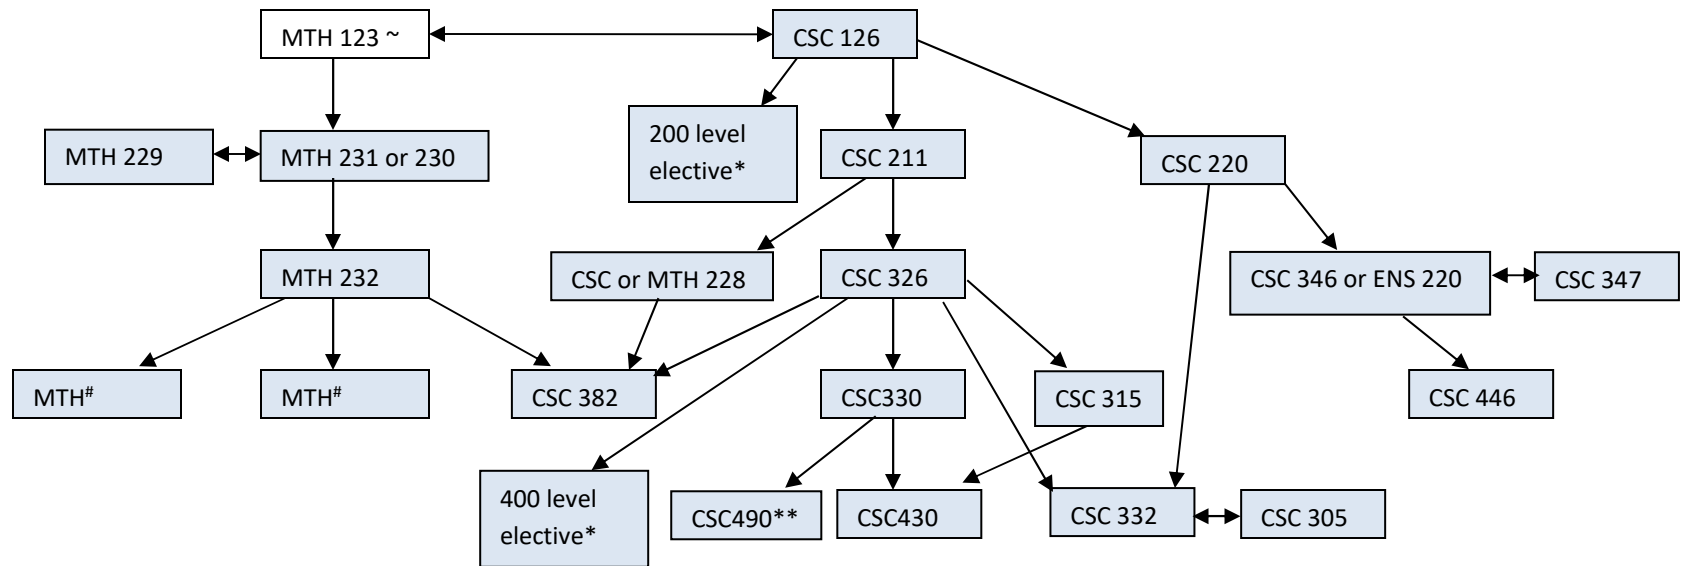

CSC Prerequisite Flowchart

Applies to 2019-2020, 2020-2021 major catalog

~ depending on your grade in MTH 123, you may take MTH 130 next, or MTH 230 in place of MTH 231.

* 8-10 CSC elective credits; this consists of either two 400-electives = 8 credits, or one 400-elective and two 200-electives = 10 credits. You may sub. one additional upper-level MTH course (beyond the two that you will take after MTH 232) for one 400-elective. This is limited to one instance.

after MTH 232, you complete two upper level MTH courses, which have MTH 232 or higher as a prerequisite (excluding MTH 306). See your advisor for recommendations, though you may choose the courses.

** pre-requisites are senior class standing, CSC 330 and ENG 151.

You must earn a minimum "C" or higher grade in CSC courses which are pre-requisites to other CSC courses if your major catalog year is 2017-18 or earlier, please reference that flowchart.