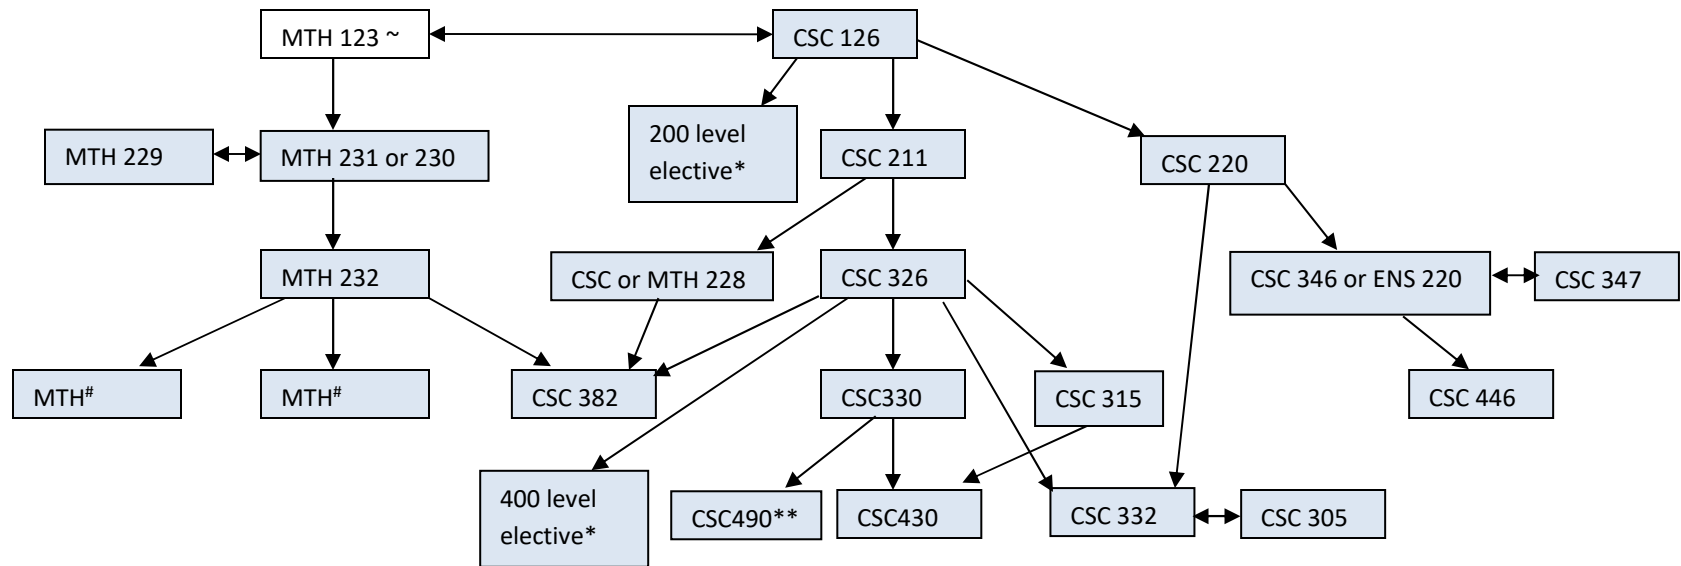

CSC Prerequisite Flowchart

Applies to 2021-2022 major catalog

~ depending on your grade in MTH 123, you may take MTH 130 next, or MTH 230 in place of MTH 231.

* 12-14 CSC elective credits; this consists of either three 400-electives = 12 credits, or two 400-elective and two 200-electives = 14 credits. You may sub. one additional upper-level MTH course (beyond the two that you will take after MTH 232) for one 400-elective. This is limited to one instance.

after MTH 232, you complete two upper level MTH courses, which have MTH 232 or higher as a prerequisite (excluding MTH 306). See your advisor for recommendations, though you may choose the courses.

** pre-requisites are senior class standing, CSC 330 and ENG 151.

You must earn a minimum "C" or higher grade in CSC courses which are pre-requisites to other CSC courses
If your major catalog year is 2020-21 or earlier, please reference that flowchart.