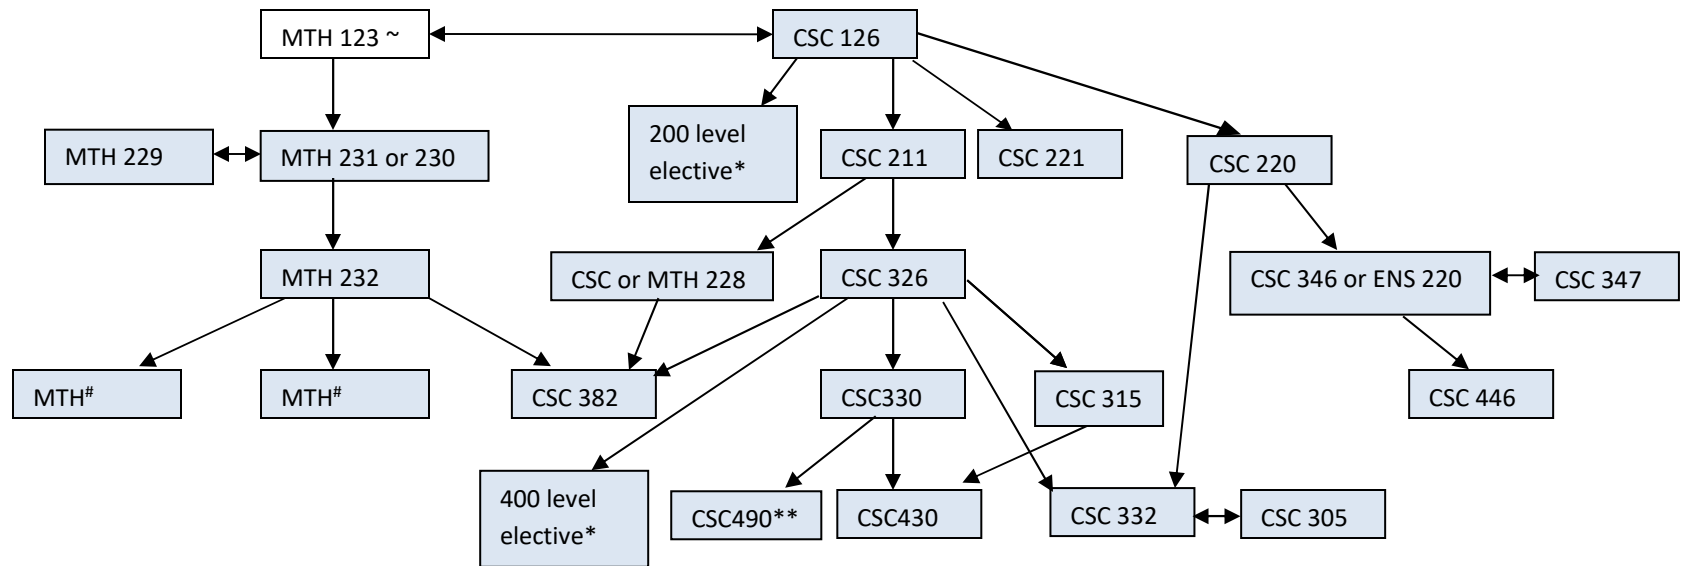

CSC Prerequisite Flowchart

Applies to 2023-2024 major catalog

~ depending on your grade in MTH 123, you may take MTH 130 next, or MTH 230 in place of MTH 231.

* 12-14 CSC elective credits; this consists of either three 400-electives = 12 credits, or two 400-elective and two 200-electives = 14 credits. You may sub. one additional upper-level MTH course (beyond the two that you will take after MTH 232) for one 400-elective. This is limited to one instance.

after MTH 232, you complete two upper level MTH courses, which have MTH 232 or higher as a prerequisite (excluding MTH 306). See your advisor for recommendations, though you may choose the courses.

** pre-requisites are senior class standing, CSC 330 and ENG 151.

You must earn a minimum "C" or higher grade in CSC courses which are pre-requisites to other CSC courses