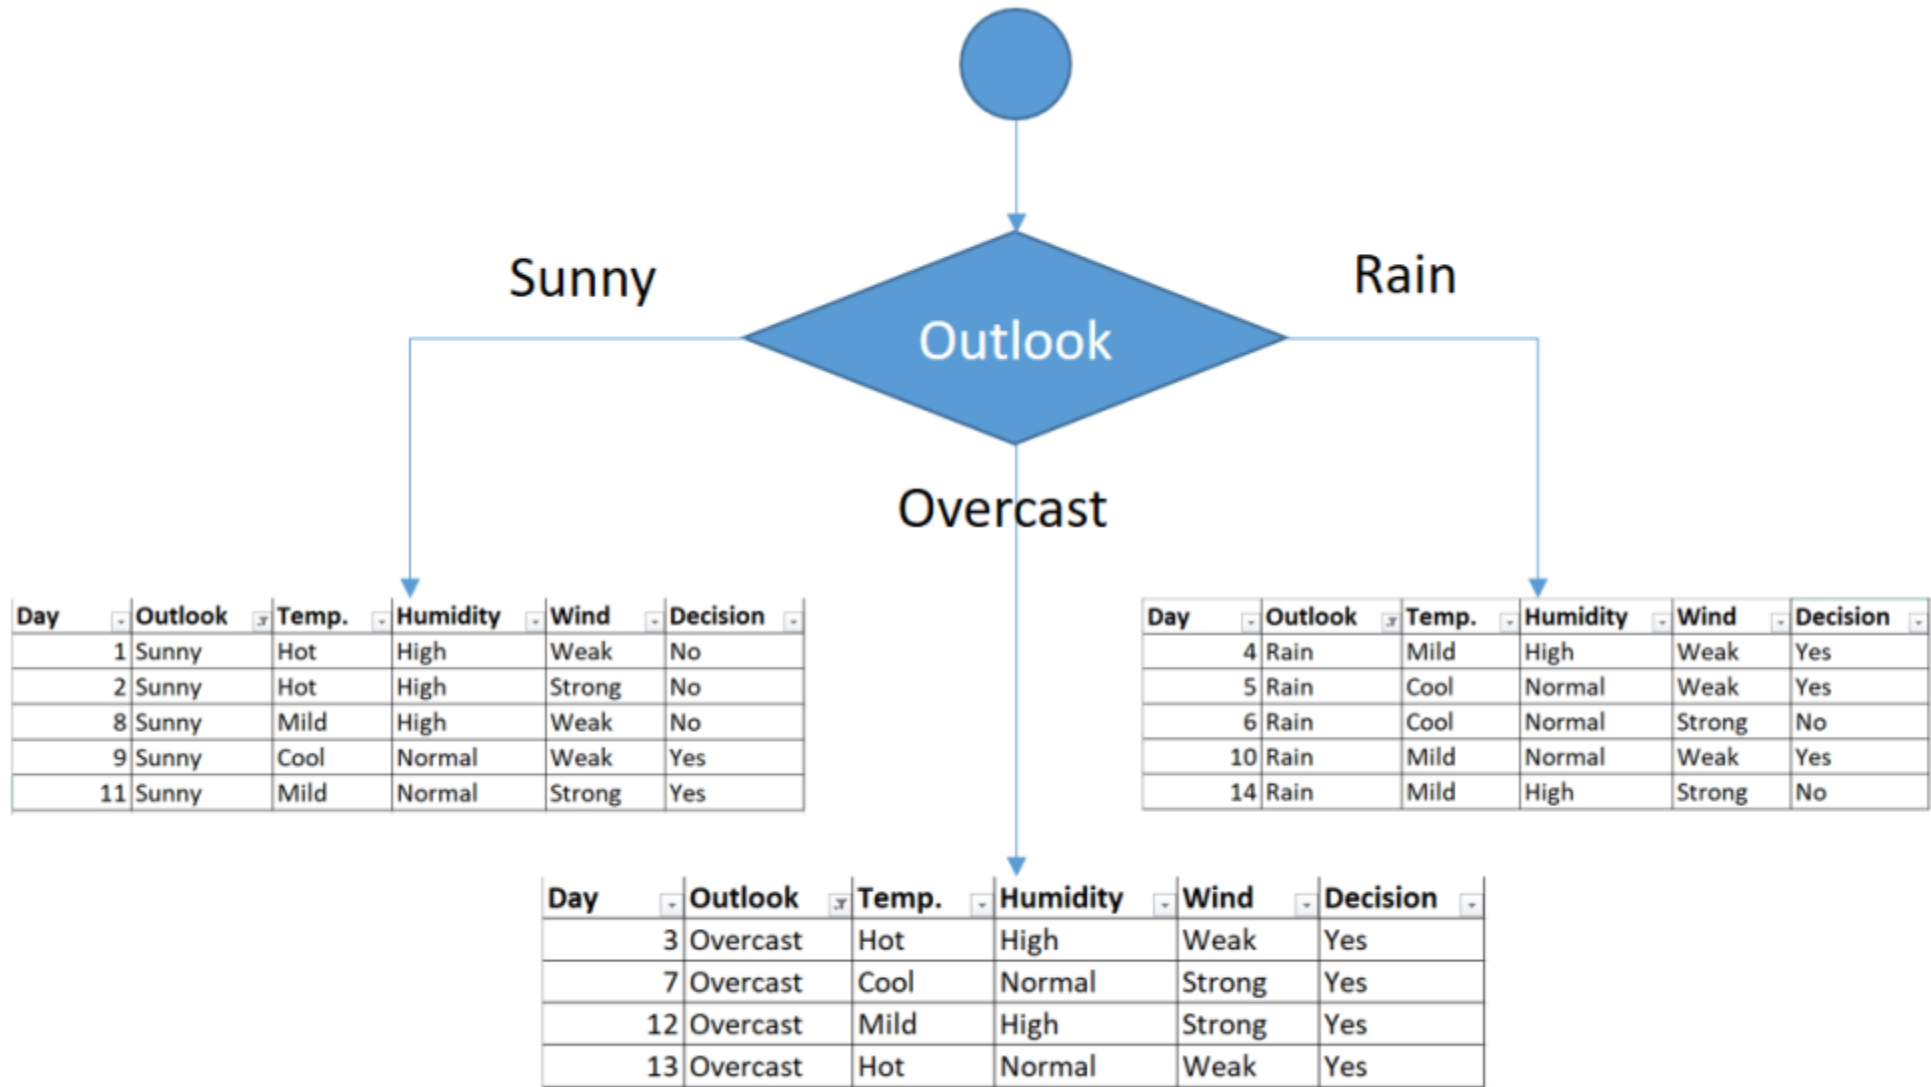

Decision Trees

Day	Outlook	Temp.	Humidity	Wind	Play Golf
1	Sunny	Hot	High	Weak	No
2	Sunny	Hot	High	Strong	No
3	Overcast	Hot	High	Weak	Yes
4	Rain	Mild	High	Weak	Yes
5	Rain	Cool	Normal	Weak	Yes
6	Rain	Cool	Normal	Strong	No
7	Overcast	Cool	Normal	Strong	Yes
8	Sunny	Mild	High	Weak	No
9	Sunny	Cool	Normal	Weak	Yes
10	Rain	Mild	Normal	Weak	Yes
11	Sunny	Mild	Normal	Strong	Yes
12	Overcast	Mild	High	Strong	Yes
13	Overcast	Hot	Normal	Weak	Yes
14	Rain	Mild	High	Strong	No