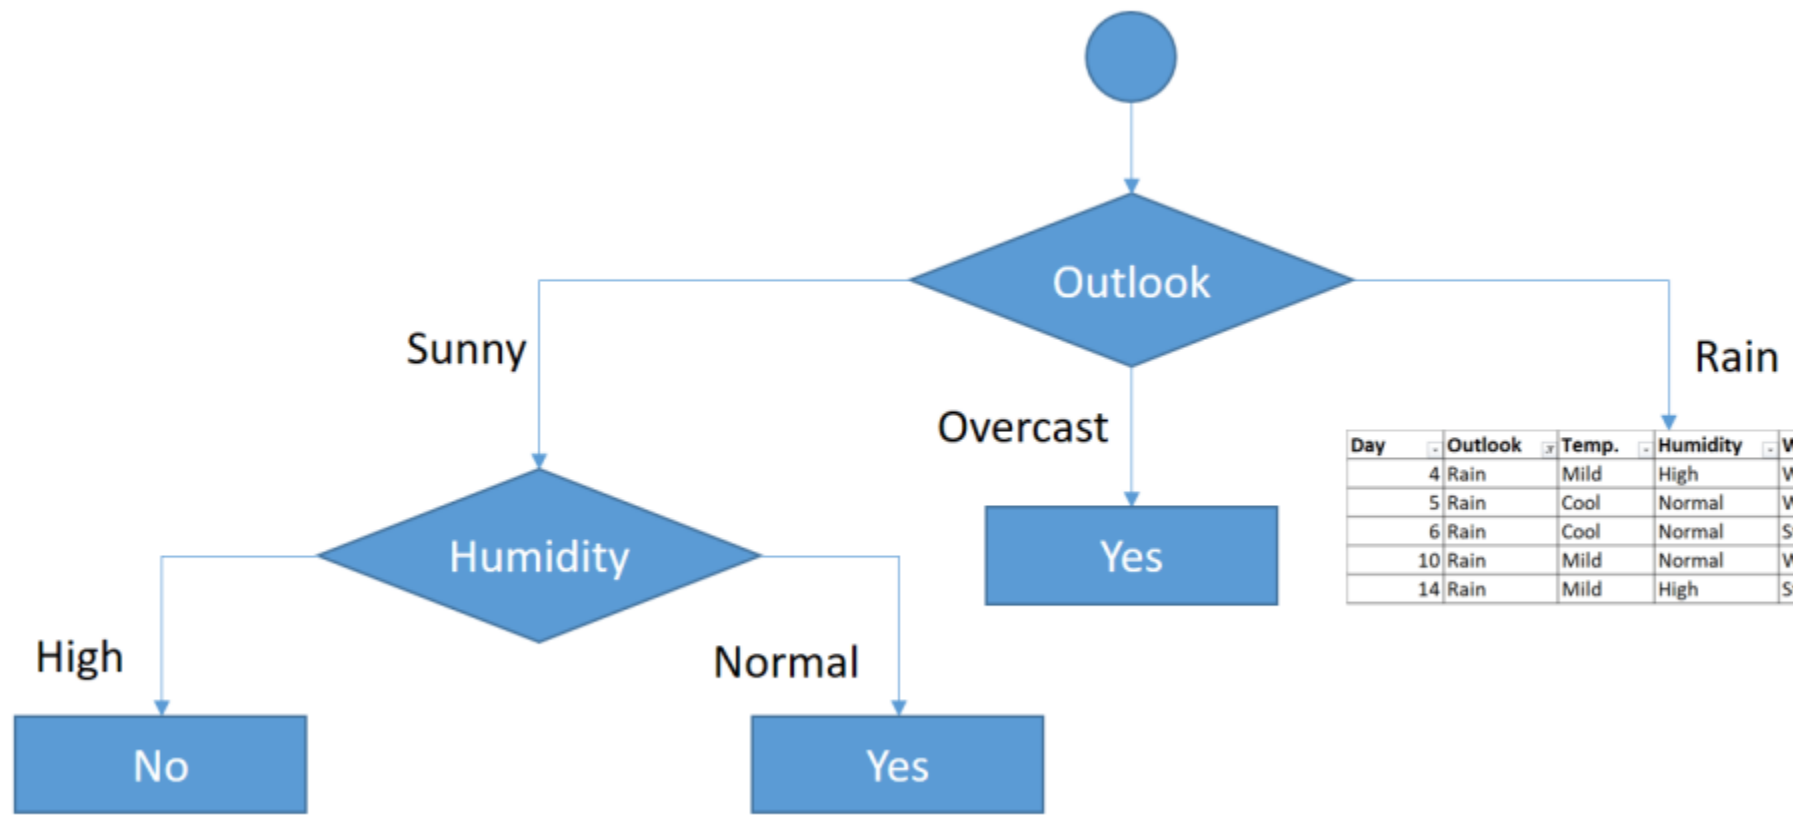

Day	Outlook	Temp.	Humidity	Wind	Decision
4	Rain	Mild	High	Weak	Yes
5	Rain	Cool	Normal	Weak	Yes
6	Rain	Cool	Normal	Strong	No
10	Rain	Mild	Normal	Weak	Yes
14	Rain	Mild	High	Strong	No